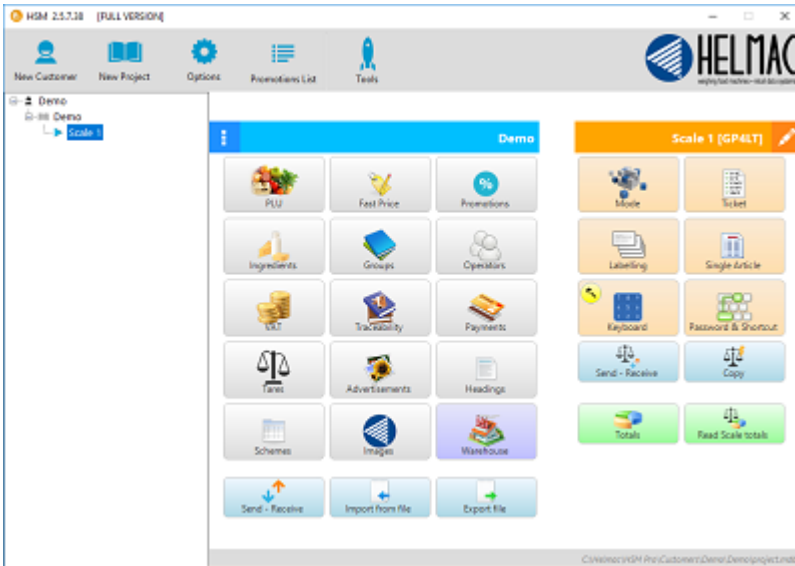

A RICE LAKE WEIGHING SYSTEMS COMPANY

HSM_new

HSM PRO - HELMAC SCALE MANAGEMENT

Software for the complete management of the Helmac scale from PC, included management of the Totals and Warehouse.

Scales and solutions for retail

FUNCTIONS

- Complete configuration of the scale from PC and management of the system and the connections to external devices (labeller, printer, keyboard, etc.).
- Transmission and storage of all the data processing by the Helmac scale.
- Totalisation function on the data acquired from the scale, promotions management and stock (optional module).

Programming and backup of the DATABASES

- PLUs
- PLU groups
- Operators
- VAT rates
- Tares
- Traceability
- Ingredients
- Advertising
- Heading
- Payment types

Programming and backup of the scale SETTINGS

- Operational: use, cash registers, advertising, cash management and customer management.
- Ticket and Price computing mode.
- Communication: type of connection to the local network, to PC and external devices such as cash registers, bar code reader etc.
- Keyboards, Password and Hot Keys.